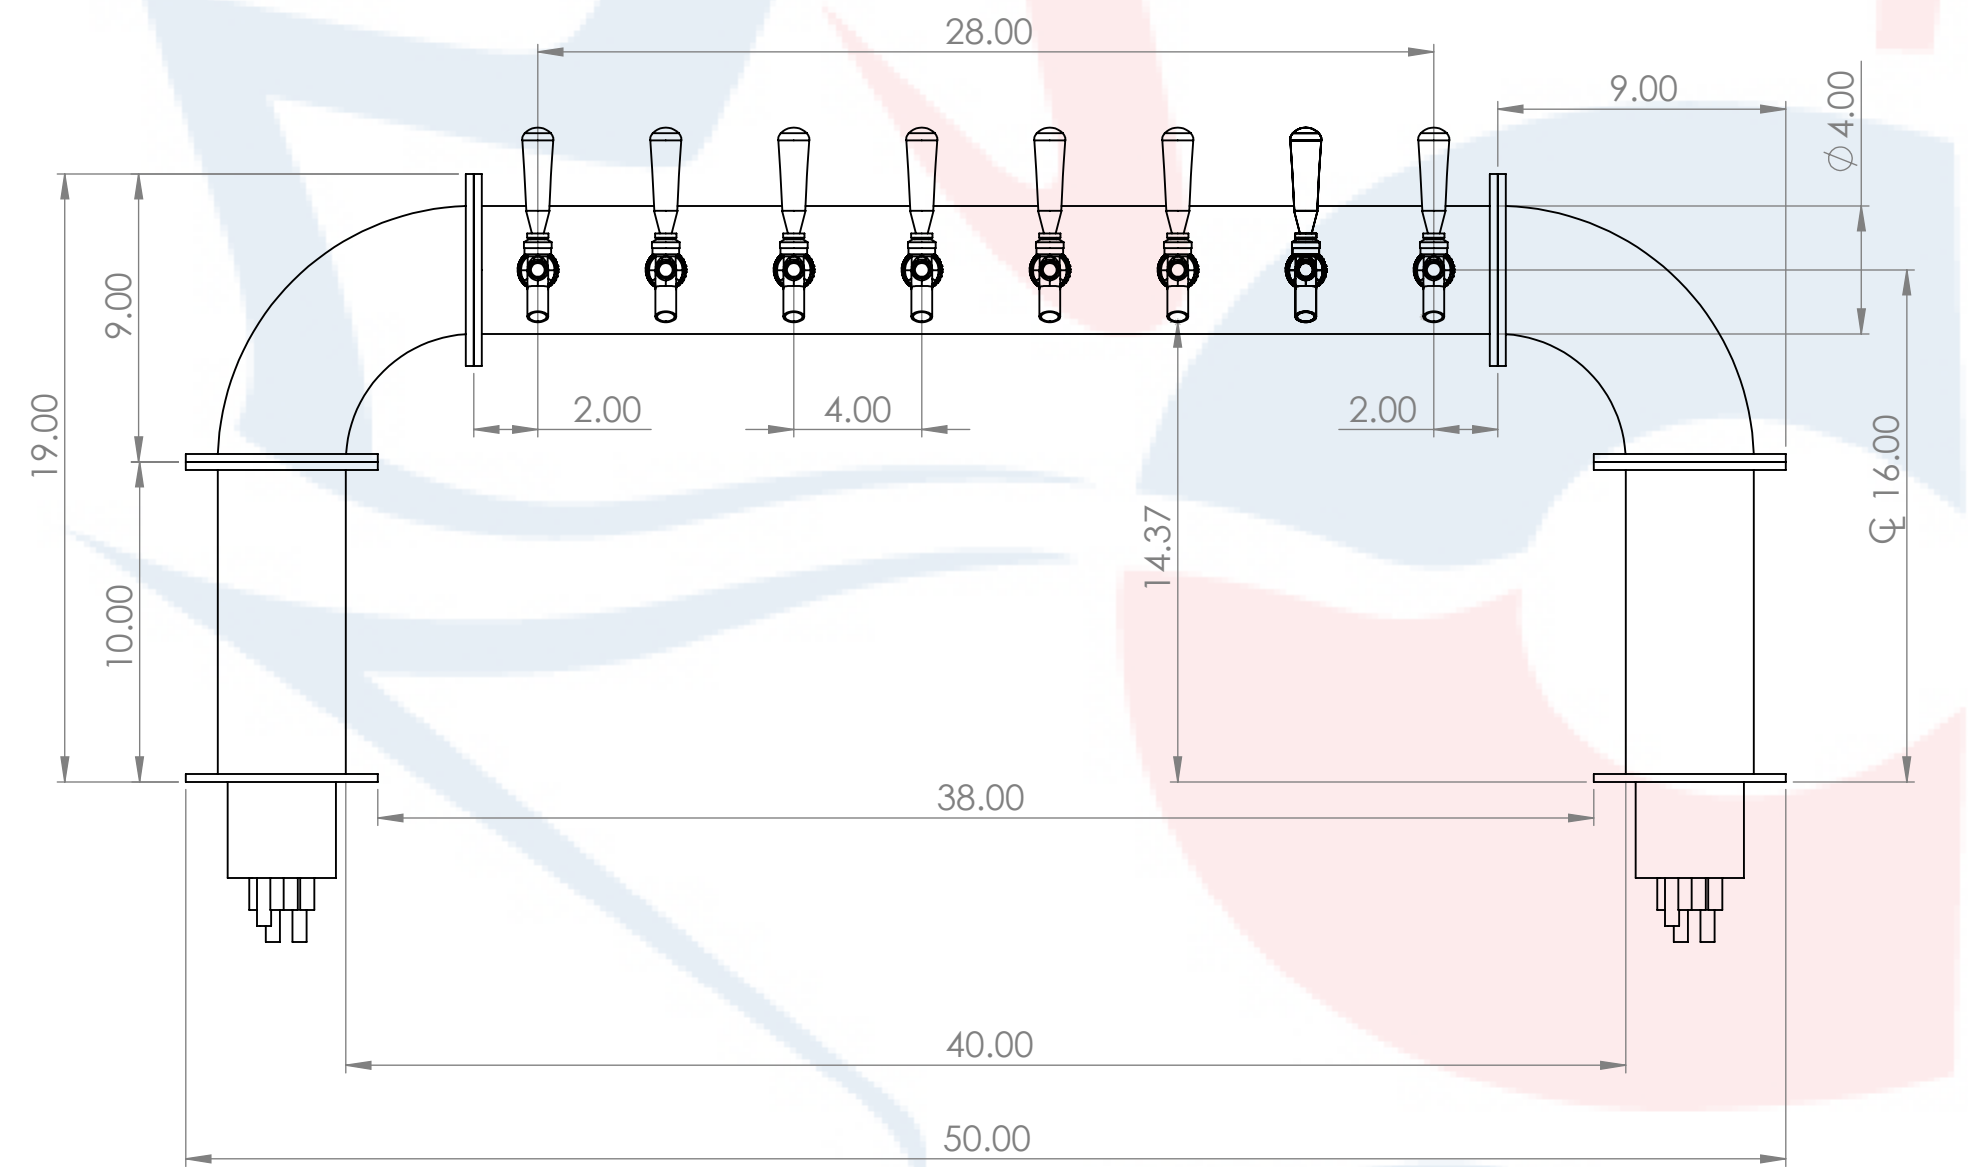

Isometric View
(For reference purpose only)

304SS tube connected to CBS NSF Flexible Total Barrier Tubing to 15lbs of Restriction

8 beer lines: 3/16" ID x 7/16" OD

DETAIL A
SCALE 1 : 2

Suggested Drip Tray:
2 x BB701336 - 36" x 7" BSS Drip Tray
2 x BB702436 - 36" x 7" BSS Spray Drip Tray

Name		Date		Title:	
Drawn by:	Canadian Beverage Supply Inc.	11/23/2022		4" 8 Tap Lions Gate Tower	
Approved by:		VP Sales		Part Number:	
Material:	304 SS	Finish:	Polished SS	BB102630-08SS	
Unless otherwise mentioned, dimensions are inches				Revision:	
SCALE: 1:6				SHEET 1 OF 1	