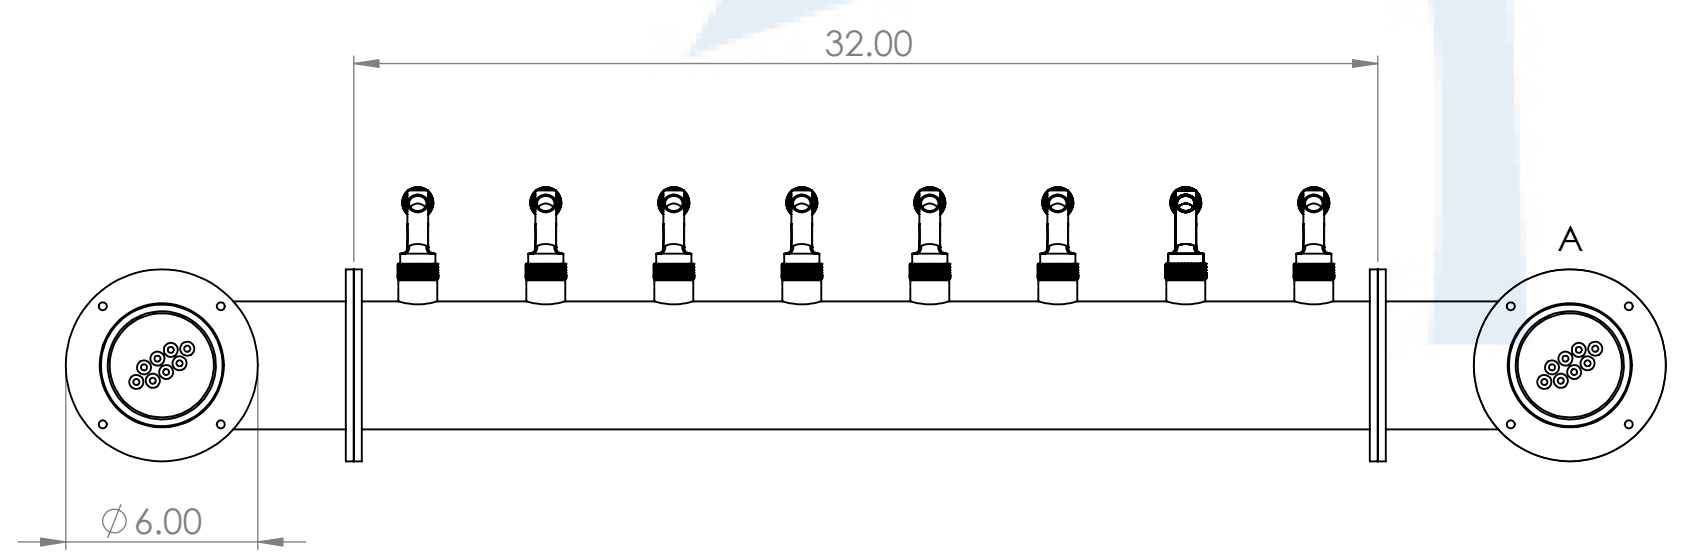

Isometric View
(For reference purpose only)

304SS tube connected to CBS NSF Flexible Total Barrier Tubing to 15lbs of Restriction

8 beer lines: 3/16" ID x 7/16" OD

DETAIL A
SCALE 1 : 2

Suggested Drip Tray:
2 x BB701336 - 36" x 7" BSS Drip Tray
2 x BB702436 - 36" x 7" BSS Spray Drip Tray

Name		Date		Title:	
Drawn by:	Canadian Beverage Supply Inc.	11/23/2022		4" 8 Tap Lions Gate Tower	
Approved by:		VP Sales		Part Number:	
Material:	304 SS	Finish:	Polished SS	BB102630-08SS	
Unless otherwise mentioned, dimensions are inches				Revision:	
SCALE: 1:6				SHEET 1 OF 1	