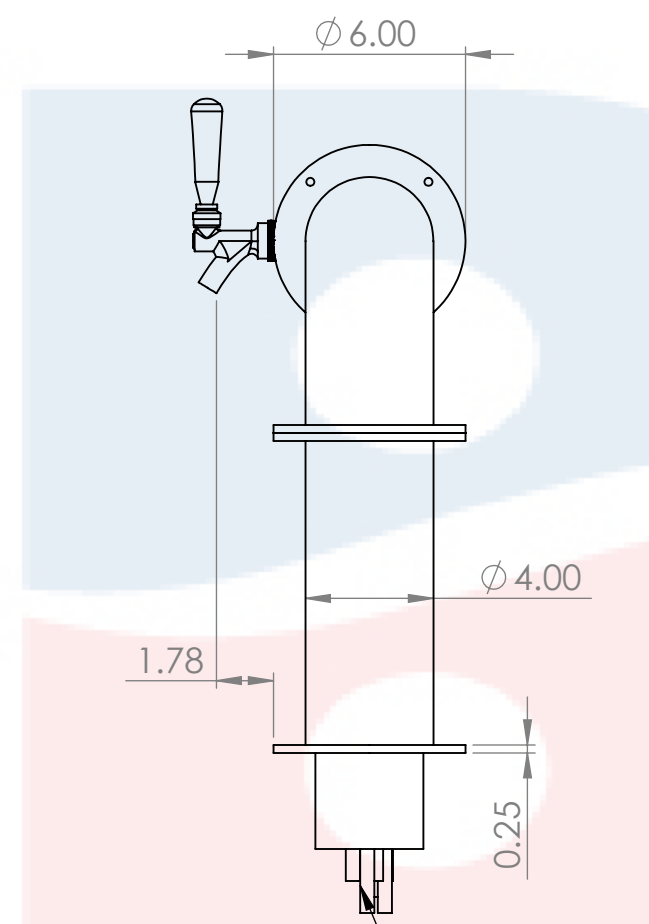

Isometric View
(For reference purpose only)

304SS tube connected to CBS NSF Flexible Total Barrier Tubing to 15lbs of Restriction

8 beer lines: 3/16" ID x 7/16" OD

DETAIL A
SCALE 1 : 2

Suggested Drip Tray:
2 x BB701336 - 36" x 7" BSS Drip Tray
2 x BB702436 - 36" x 7" BSS Spray Drip Tray

Name		Date		Title:	
Drawn by:	Canadian Beverage Supply Inc.	11/23/2022		4" 8 Tap Lions Gate Tower	
Approved by:		VP Sales		Part Number:	
Material:	304 SS	Finish:	Polished SS	BB102630-08SS	
Unless otherwise mentioned, dimensions are inches				Revision:	
SCALE: 1:6				SHEET 1 OF 1	