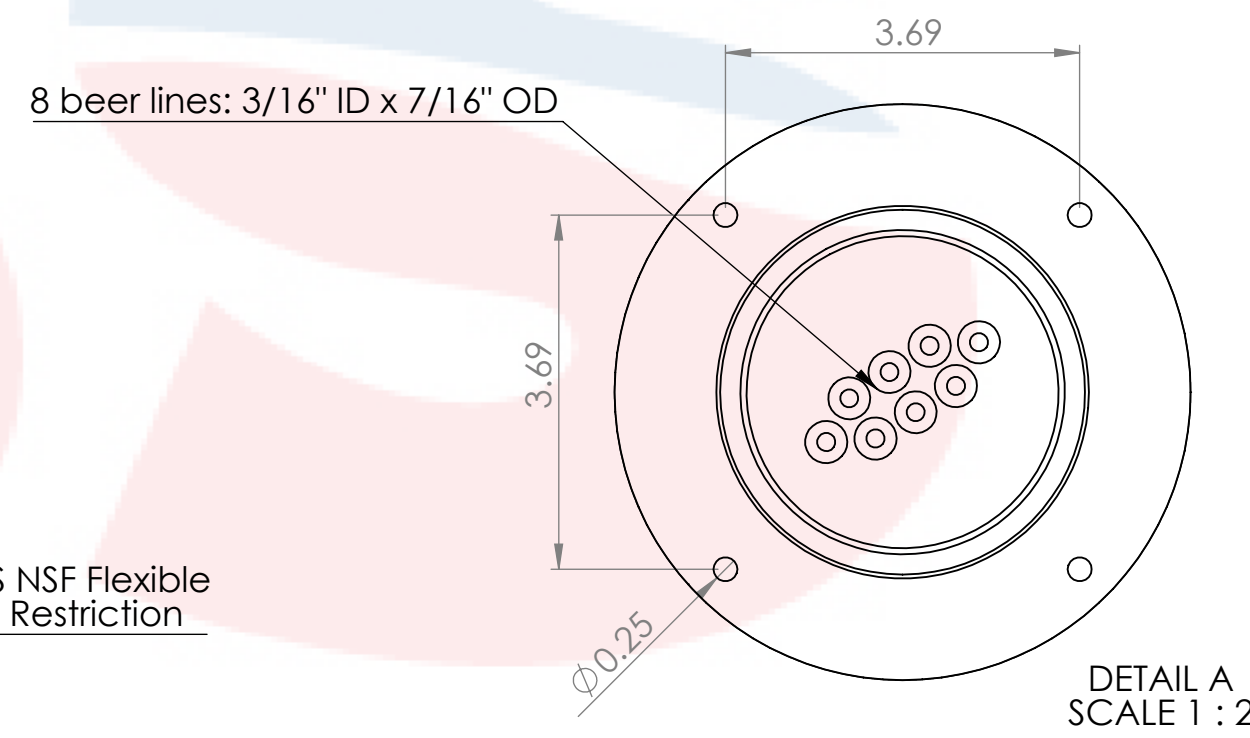

Isometric View
(For reference purpose only)

304SS tube connected to CBS NSF Flexible Total Barrier Tubing to 15lbs of Restriction

8 beer lines: 3/16" ID x 7/16" OD

DETAIL A
SCALE 1 : 2

Suggested Drip Tray:
2 x BB701336 - 36" x 7" BSS Drip Tray
2 x BB702436 - 36" x 7" BSS Spray Drip Tray

Name		Date		Title:	
Drawn by:	Canadian Beverage Supply Inc.	11/23/2022		4" 8 Tap Lions Gate Tower	
Approved by:		VP Sales		Part Number:	
Material:	304 SS	Finish:	Polished SS	BB102630-08SS	
Unless otherwise mentioned, dimensions are inches				Revision:	
SCALE: 1:6				SHEET 1 OF 1	